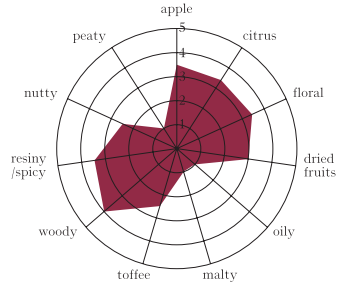

**FINISH**

*Drying finish of peat smoke and classic long term wood ageing with lighter fruits.*

**STRENGTH**

*43%vol*

**COLOUR**

*Rich Oak*

**TINT**

*27*