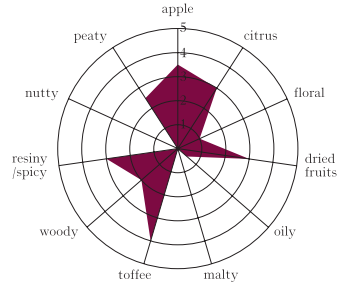

1956 | Rock 'n' Roll sweeps the world as Elvis Presley enters the charts for the first time with *'Heartbreak Hotel'*. Actress Grace Kelly marries Prince Rainier III of Monaco, while Doris Day, records her most famous song, *Que Sera Sera (Whatever Will Be, Will Be)*. The first black-and-white portable TV sets begin to hit the market and the Summer Olympics are held in Melbourne, Australia.

ORIGIN

Acquired in bottle from a private collection.

NOSE

Fresh forest fruits, honey, wood resins, orange zest, with a hint of peat smoke.

PALATE

Sweet ginger spice, dried fruit and peat.

FINISH

Fruity, with a drying lingering soft peat smoke finish.

STRENGTH

*46.2%vol
Natural Cask Strength*

COLOUR

Oak

TINT

22

YEAR BOTTLED

1971

AGE OF WHISKY

15 Years Old

TOTAL OUTTURN

57 Bottle Equivalents

AVAILABILITY

750ml, 700ml