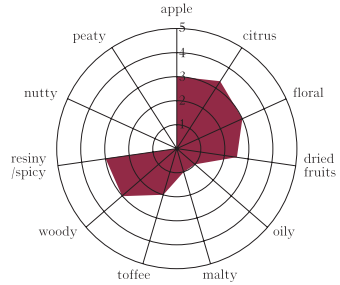

CASK TYPE

Butt

CASK Nº

4402

NOSE

Good fruits, lemons and orange citrus with medium dried fruits. An even balance of wood maturity and spice with light vanilla toffee.

PALATE

Citrus burst and fruity with light spices and a pleasing nutty dryness.

FINISH

Drying woody notes balance forward fruits with a late finish of toasted nuts.

STRENGTH

56.3%vol
Natural Cask Strength

COLOUR

Rich Rosewood

TINT

47