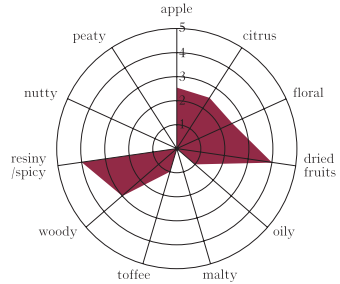

CASK TYPE

Butt

CASK N°

241

NOSE

Powerful prunes and raisiny nose with very assertive clove spices. Treacle toffee background.

PALATE

Drying wood resins – cloves with a balanced dried fruit character.

FINISH

Dry resinous wood – first fill sherry cask – Pedro Ximenez like.

STRENGTH

*54.9%vol
Natural Cask Strength*

COLOUR

Elm Burr

TINT

60